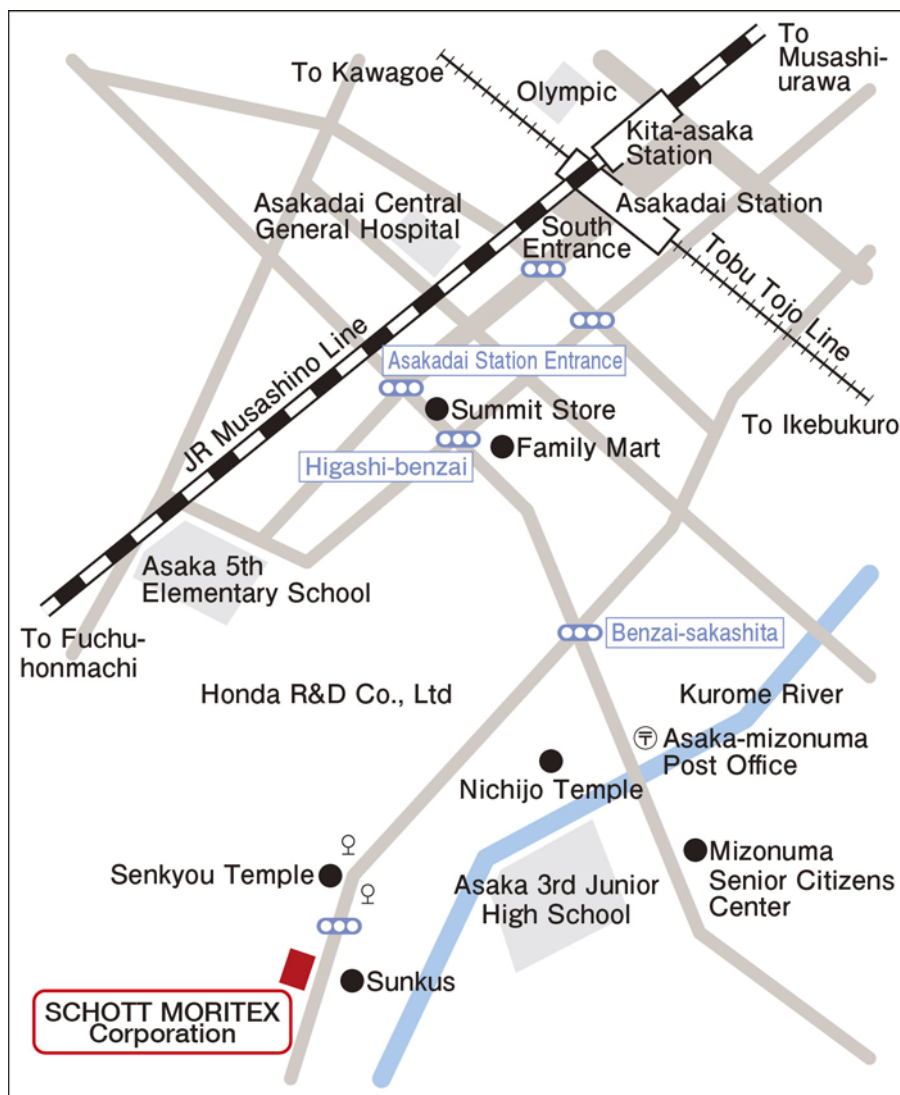

Takao Sato
President and CEO
Moritex Corporation
4-39-11, Higashi Ikebukuro
Toshima-ku, Tokyo 170-0013
Japan

April 2013

Announcement of Corporate Name Change and Relocation

We are pleased to announce that on Wednesday, May 1 2013, Moritex Corporation will become **SCHOTT MORITEX Corporation**. At the same time, we will relocate our head office to Asaka in Saitama.

■ **E-mail Address:** Applies starting May 1st, 2013*

Example:

	Current	New
Ichiro Yamada	ichiro.yamada@moritex.com	ichiro.yamada@schott-moritex.com
Taro Suzuki	taro.suzuki@moritex.com	taro.suzuki@schott-moritex.com

Access: 17 minutes walk from Kita-asaka Station, Musashino line
 17 minutes walk from Asakadai Station, Tobu Tojo line

■ SCHOTT MORITEX Corporation Telephone and Fax Numbers:
3-13-45, Senzui Asaka-shi, Saitama, 351-0024