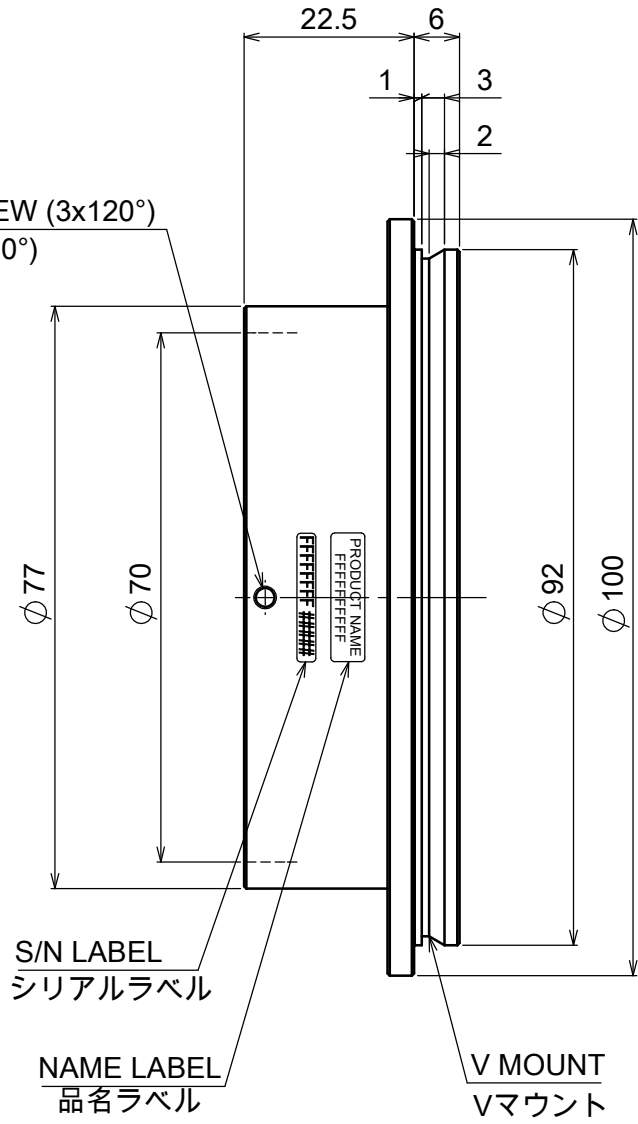

M3 HEX SOCKET SET SCREW (3x120°)  
M3 六角穴付き止めねじ(3x120°)  
\*1

\*1. ACCESSORY  
付属品

Model Name : ML-LS9040-EXR-V70V92  
MORITEX CORPORATION