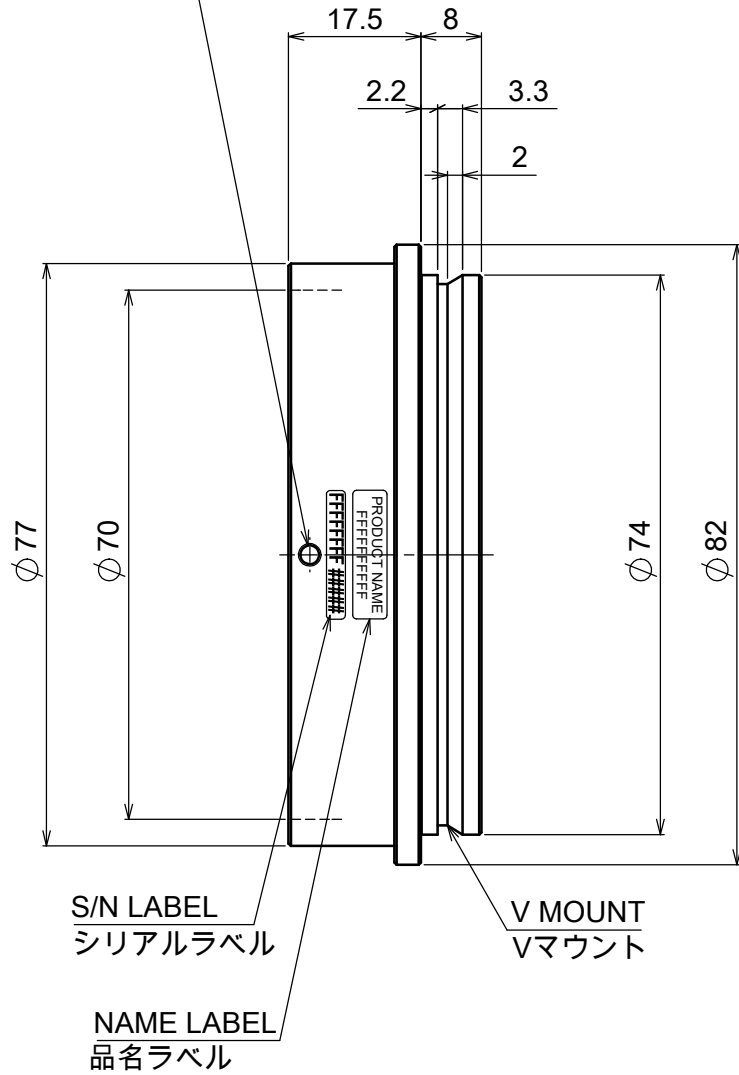

M3 HEX SOCKET SET SCREW (3x120°)

M3 六角穴付き止めねじ(3x120°)

*1

*1. ACCESSORY
付属品

Model Name : ML-LS9040-EXR-V70V74F
MORITEX CORPORATION