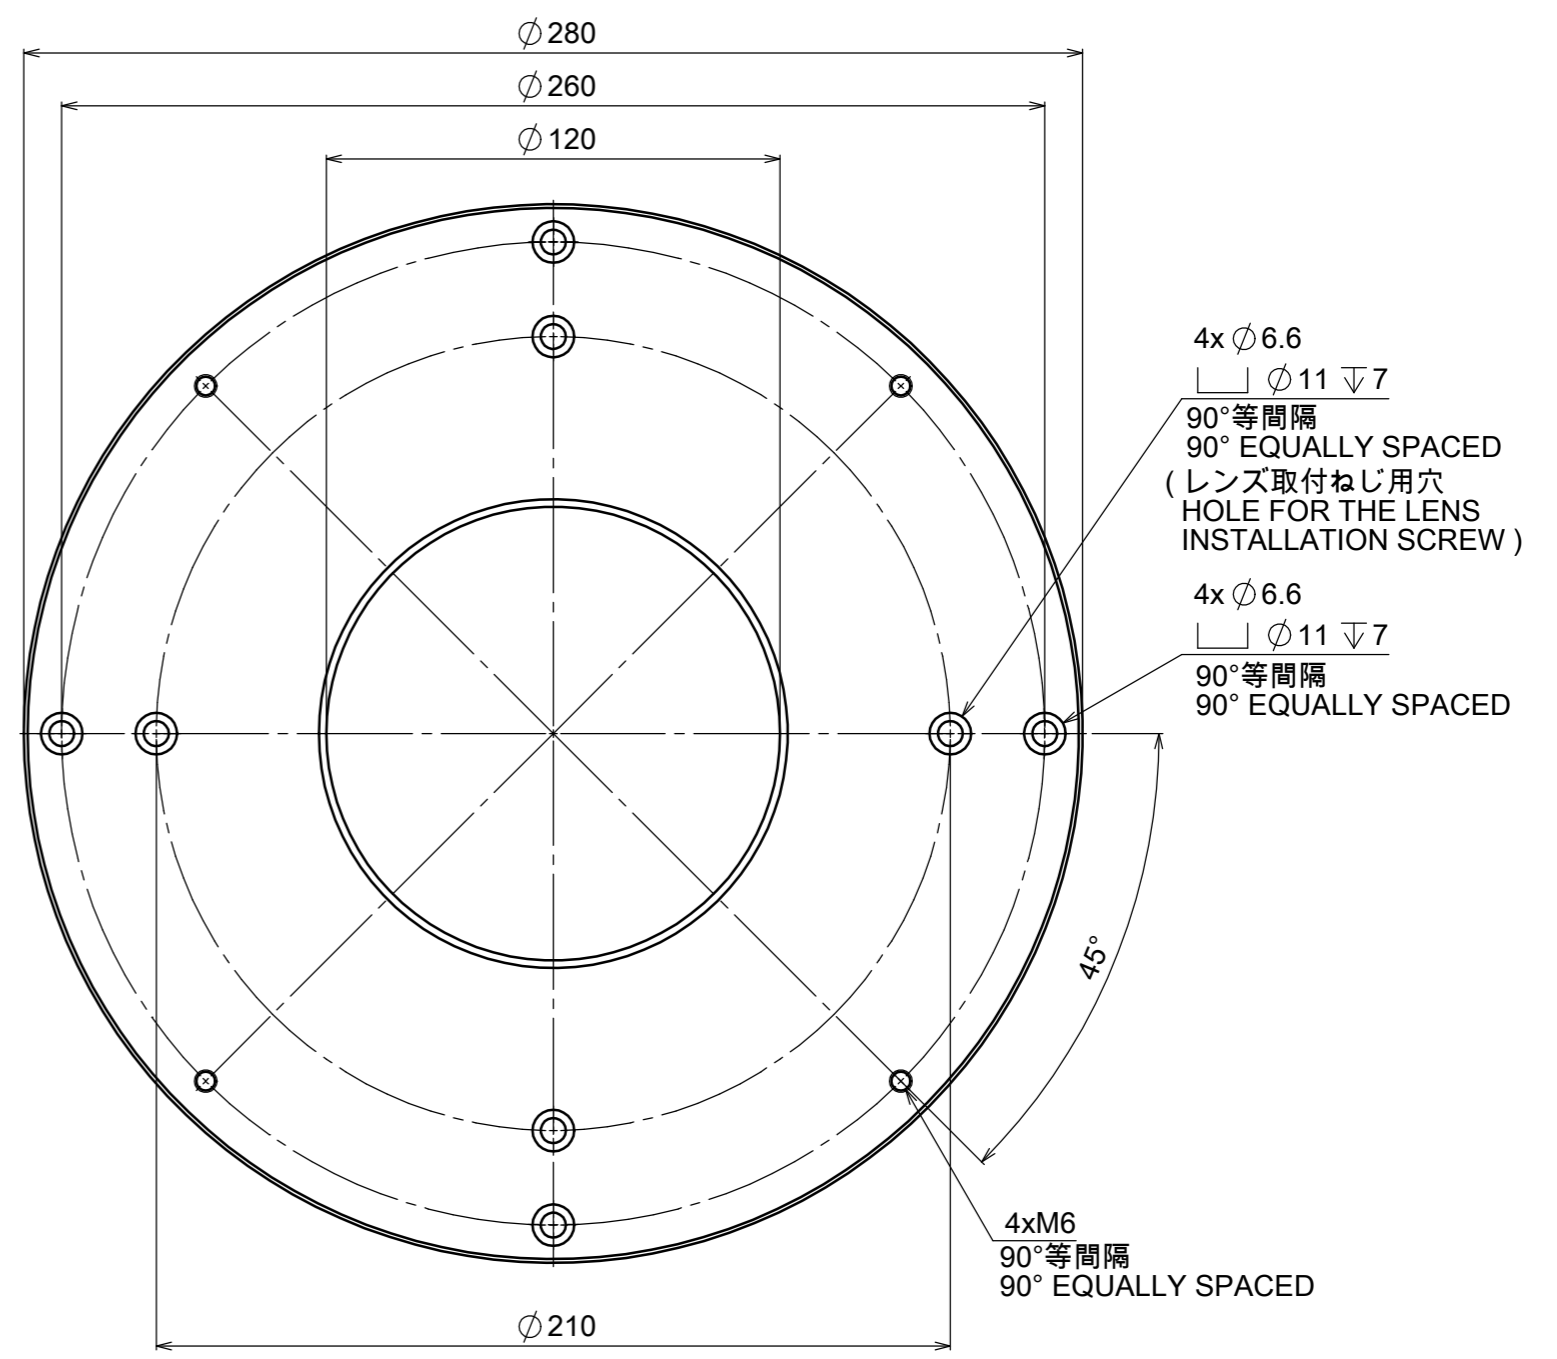

取付例
INSTALLATION EXAMPLE

MTI-195 / MTL-195 Series

MTL-FA195

Model Name : MTL-FA195
MORITEX CORPORATION