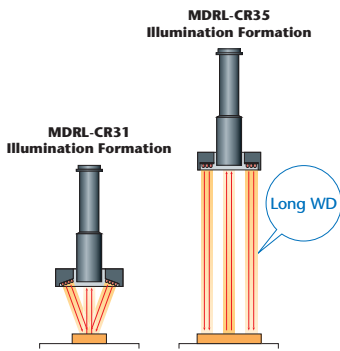

Direct Ring Illumination

MDRL-NS Series

Securing screws allow these ring lights to be conveniently coupled with MORITEX MML lenses.

Explanation of Model Code

MDRL-CR (CG,CB,CW) 16-NS

Model	Emitted Color	Maximum Rated Current IFM(A)	Ring Internal Diameter (mm)	Ring External Diameter (mm)	Lighting Angle	Weight (g)	LED Controller
MDRL-CR16-NS	● Red	0.15	ø16	ø44	75.5°	70	MLEK-A080
★ MDRL-CG16-NS	● Green	0.24	ø16	ø44	75.5°	70	MLEK-A080
★ MDRL-CB16-NS	● Blue	0.24	ø16	ø44	75.5°	70	MLEK-A080
MDRL-CW16-NS	○ White	0.24	ø16	ø44	75.5°	70	MLEK-A080

* LED Controller on P.152-156

* In case of a plurality of LED illuminations used, please check the "Selection Criteria LED Controller" on P.99.

★Made-to-order products.

Long working distances MDRL-C□35

- This fully direct, long working distance illumination design makes a clear distinction from the conventional direct ring series
- The recommended working distance is 65 mm or greater. If the object surface is reflective, a working distance of about 200 mm is recommended.

* Be sure to check performance with a demonstration model before making a selection.

MDRL-CR (CG,CB,CW) 35

Illumination Structure

Light Distribution Characteristics

MDRL-CW35

Sample Images

WD=40mm **MDRL-CR31**
Uniformly Illuminated

WD=40mm **MDRL-CR35**
Not Much Light at Short WD

WD=60mm **MDRL-CR35**
Full of Light at This WD

Model	Emitted Color	Maximum Rated Current IFM(A)	Ring Internal Diameter (mm)	Ring External Diameter (mm)	Lighting Angle	Weight (g)	LED Controller
MDRL-CR35	● Red	0.34	ø35	ø70	90°	150	MLEK-A080
★ MDRL-CG35	● Green	0.52	ø35	ø70	90°	150	MLEK-A080
MDRL-CB35	● Blue	0.52	ø35	ø70	90°	150	MLEK-A080
MDRL-CW35	○ White	0.52	ø35	ø70	90°	150	MLEK-A080