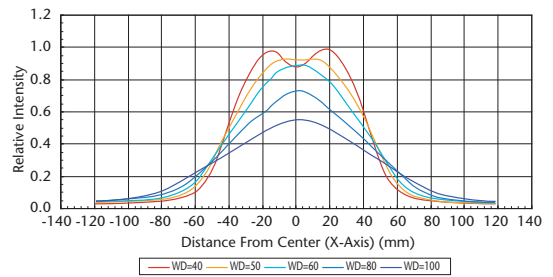

* LED Controller on P.152-156

* In case of a plurality of LED illuminations used, please check the "Selection Criteria LED Controller" on P.99.

★Made-to-order products.

Long working distances MDRL-C□35

- This fully direct, long working distance illumination design makes a clear distinction from the conventional direct ring series
- The recommended working distance is 65 mm or greater. If the object surface is reflective, a working distance of about 200 mm is recommended.

* Be sure to check performance with a demonstration model before making a selection.

MDRL-CR (CG,CB,CW) 35

Illumination Structure

Light Distribution Characteristics

MDRL-CW35

Sample Images

WD=40mm **MDRL-CR31**
Uniformly Illuminated

WD=40mm **MDRL-CR35**
Not Much Light at Short WD

WD=60mm **MDRL-CR35**
Full of Light at This WD

Model	Emitted Color	Maximum Rated Current IFM(A)	Ring Internal Diameter (mm)	Ring External Diameter (mm)	Lighting Angle	Weight (g)	LED Controller
MDRL-CR35	● Red	0.34	ø35	ø70	90°	150	MLEK-A080
★ MDRL-CG35	● Green	0.52	ø35	ø70	90°	150	MLEK-A080
MDRL-CB35	● Blue	0.52	ø35	ø70	90°	150	MLEK-A080
MDRL-CW35	○ White	0.52	ø35	ø70	90°	150	MLEK-A080