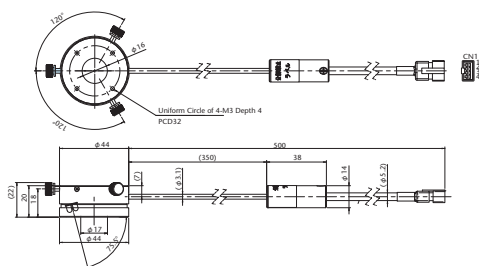

Direct Ring Illumination

MDRL-NS Series

Securing screws allow these ring lights to be conveniently coupled with MORITEX MML lenses.

Explanation of Model Code

MDRL-CR (CG,CB,CW) 16-NS

Model	Emitted Color	Maximum Rated Current IFM(A)	Ring Internal Diameter (mm)	Ring External Diameter (mm)	Lighting Angle	Weight (g)	LED Controller
MDRL-CR16-NS	● Red	0.15	ø16	ø44	75.5°	70	MLEK-A080
★ MDRL-CG16-NS	● Green	0.24	ø16	ø44	75.5°	70	MLEK-A080
★ MDRL-CB16-NS	● Blue	0.24	ø16	ø44	75.5°	70	MLEK-A080
MDRL-CW16-NS	○ White	0.24	ø16	ø44	75.5°	70	MLEK-A080

* LED Controller on P.152-156

* In case of a plurality of LED illuminations used, please check the "Selection Criteria LED Controller" on P.99.

★Made-to-order products.

Long working distances MDRL-C□35

- This fully direct, long working distance illumination design makes a clear distinction from the conventional direct ring series
- The recommended working distance is 65 mm or greater. If the object surface is reflective, a working distance of about 200 mm is recommended.

* Be sure to check performance with a demonstration model before making a selection.

MDRL-CR (CG,CB,CW) 35

Illumination Structure

Light Distribution Characteristics

MDRL-CW35

Sample Images

WD=40mm **MDRL-CR31**
Uniformly Illuminated

WD=40mm **MDRL-CR35**
Not Much Light at Short WD

WD=60mm **MDRL-CR35**
Full of Light at This WD

Model	Emitted Color	Maximum Rated Current IFM(A)	Ring Internal Diameter (mm)	Ring External Diameter (mm)	Lighting Angle	Weight (g)	LED Controller
MDRL-CR35	● Red	0.34	ø35	ø70	90°	150	MLEK-A080
★ MDRL-CG35	● Green	0.52	ø35	ø70	90°	150	MLEK-A080
MDRL-CB35	● Blue	0.52	ø35	ø70	90°	150	MLEK-A080
MDRL-CW35	○ White	0.52	ø35	ø70	90°	150	MLEK-A080