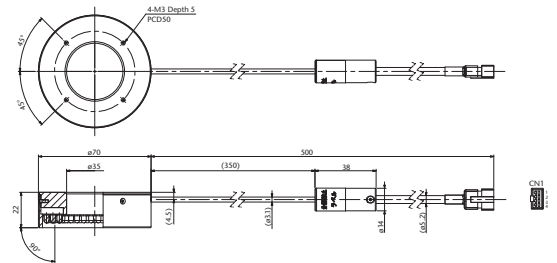

Direct Ring Illumination

MDRL-NS Series

Securing screws allow these ring lights to be conveniently coupled with MORITEX MML lenses.

Explanation of Model Code

MDRL-CR (CG,CB,CW) 16-NS

Model	Emitted Color	Maximum Rated Current IFM(A)	Ring Internal Diameter (mm)	Ring External Diameter (mm)	Lighting Angle	Weight (g)	LED Controller
MDRL-CR16-NS	● Red	0.15	ø16	ø44	75.5°	70	MLEK-A080
★ MDRL-CG16-NS	● Green	0.24	ø16	ø44	75.5°	70	MLEK-A080
★ MDRL-CB16-NS	● Blue	0.24	ø16	ø44	75.5°	70	MLEK-A080
MDRL-CW16-NS	○ White	0.24	ø16	ø44	75.5°	70	MLEK-A080

* LED Controller on P.152-156

* In case of a plurality of LED illuminations used, please check the "Selection Criteria LED Controller" on P.99.

★Made-to-order products.

Long working distances MDRL-C□35

- This fully direct, long working distance illumination design makes a clear distinction from the conventional direct ring series
- The recommended working distance is 65 mm or greater. If the object surface is reflective, a working distance of about 200 mm is recommended.

* Be sure to check performance with a demonstration model before making a selection.

MDRL-CR (CG,CB,CW) 35

Illumination Structure

Light Distribution Characteristics

MDRL-CW35

Sample Images

WD=40mm **MDRL-CR31**
Uniformly Illuminated

WD=40mm **MDRL-CR35**
Not Much Light at Short WD

WD=60mm **MDRL-CR35**
Full of Light at This WD

Model	Emitted Color	Maximum Rated Current IFM(A)	Ring Internal Diameter (mm)	Ring External Diameter (mm)	Lighting Angle	Weight (g)	LED Controller
MDRL-CR35	● Red	0.34	ø35	ø70	90°	150	MLEK-A080
★ MDRL-CG35	● Green	0.52	ø35	ø70	90°	150	MLEK-A080
MDRL-CB35	● Blue	0.52	ø35	ø70	90°	150	MLEK-A080
MDRL-CW35	○ White	0.52	ø35	ø70	90°	150	MLEK-A080