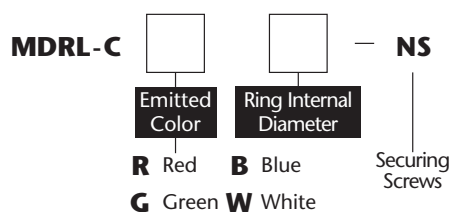

Direct Ring Illumination

MDRL-NS Series

Securing screws allow these ring lights to be conveniently coupled with MORITEX MML lenses.

Explanation of Model Code

MDRL-CR (CG,CB,CW) 16-NS

Model	Emitted Color	Maximum Rated Current IFM(A)	Ring Internal Diameter (mm)	Ring External Diameter (mm)	Lighting Angle	Weight (g)	LED Controller
MDRL-CR16-NS	● Red	0.15	ø16	ø44	75.5°	70	MLEK-A080
★ MDRL-CG16-NS	● Green	0.24	ø16	ø44	75.5°	70	MLEK-A080
★ MDRL-CB16-NS	● Blue	0.24	ø16	ø44	75.5°	70	MLEK-A080
MDRL-CW16-NS	○ White	0.24	ø16	ø44	75.5°	70	MLEK-A080

* LED Controller on P.152-156

* In case of a plurality of LED illuminations used, please check the "Selection Criteria LED Controller" on P.99.

★Made-to-order products.

Long working distances MDRL-C□35

- This fully direct, long working distance illumination design makes a clear distinction from the conventional direct ring series
- The recommended working distance is 65 mm or greater. If the object surface is reflective, a working distance of about 200 mm is recommended.

* Be sure to check performance with a demonstration model before making a selection.

MDRL-CR (CG,CB,CW) 35

Illumination Structure

Light Distribution Characteristics

MDRL-CW35

Sample Images

WD=40mm **MDRL-CR31**
Uniformly Illuminated

WD=40mm **MDRL-CR35**
Not Much Light at Short WD

WD=60mm **MDRL-CR35**
Full of Light at This WD

Model	Emitted Color	Maximum Rated Current IFM(A)	Ring Internal Diameter (mm)	Ring External Diameter (mm)	Lighting Angle	Weight (g)	LED Controller
MDRL-CR35	● Red	0.34	ø35	ø70	90°	150	MLEK-A080
★ MDRL-CG35	● Green	0.52	ø35	ø70	90°	150	MLEK-A080
MDRL-CB35	● Blue	0.52	ø35	ø70	90°	150	MLEK-A080
MDRL-CW35	○ White	0.52	ø35	ø70	90°	150	MLEK-A080