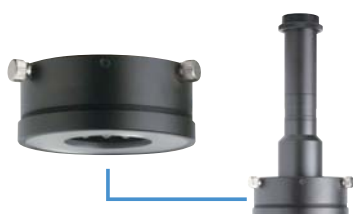

Direct Ring Illumination

MDRL-NS Series

Securing screws allow these ring lights to be conveniently coupled with MORITEX MML lenses.

Explanation of Model Code

MDRL-CR (CG,CB,CW) 16-NS

Model	Emitted Color	Maximum Rated Current IFM(A)	Ring Internal Diameter (mm)	Ring External Diameter (mm)	Lighting Angle	Weight (g)	LED Controller
MDRL-CR16-NS	● Red	0.15	ø16	ø44	75.5°	70	MLEK-A080
★ MDRL-CG16-NS	● Green	0.24	ø16	ø44	75.5°	70	MLEK-A080
★ MDRL-CB16-NS	● Blue	0.24	ø16	ø44	75.5°	70	MLEK-A080
MDRL-CW16-NS	○ White	0.24	ø16	ø44	75.5°	70	MLEK-A080

* LED Controller on P.152-156

* In case of a plurality of LED illuminations used, please check the "Selection Criteria LED Controller" on P.99.

★Made-to-order products.

Long working distances MDRL-C□35

- This fully direct, long working distance illumination design makes a clear distinction from the conventional direct ring series
- The recommended working distance is 65 mm or greater. If the object surface is reflective, a working distance of about 200 mm is recommended.

* Be sure to check performance with a demonstration model before making a selection.

MDRL-CR (CG,CB,CW) 35

Illumination Structure

Light Distribution Characteristics

MDRL-CW35

Sample Images

WD=40mm **MDRL-CR31**
Uniformly Illuminated

WD=40mm **MDRL-CR35**
Not Much Light at Short WD

WD=60mm **MDRL-CR35**
Full of Light at This WD

Model	Emitted Color	Maximum Rated Current IFM(A)	Ring Internal Diameter (mm)	Ring External Diameter (mm)	Lighting Angle	Weight (g)	LED Controller
MDRL-CR35	● Red	0.34	ø35	ø70	90°	150	MLEK-A080
★ MDRL-CG35	● Green	0.52	ø35	ø70	90°	150	MLEK-A080
MDRL-CB35	● Blue	0.52	ø35	ø70	90°	150	MLEK-A080
MDRL-CW35	○ White	0.52	ø35	ø70	90°	150	MLEK-A080